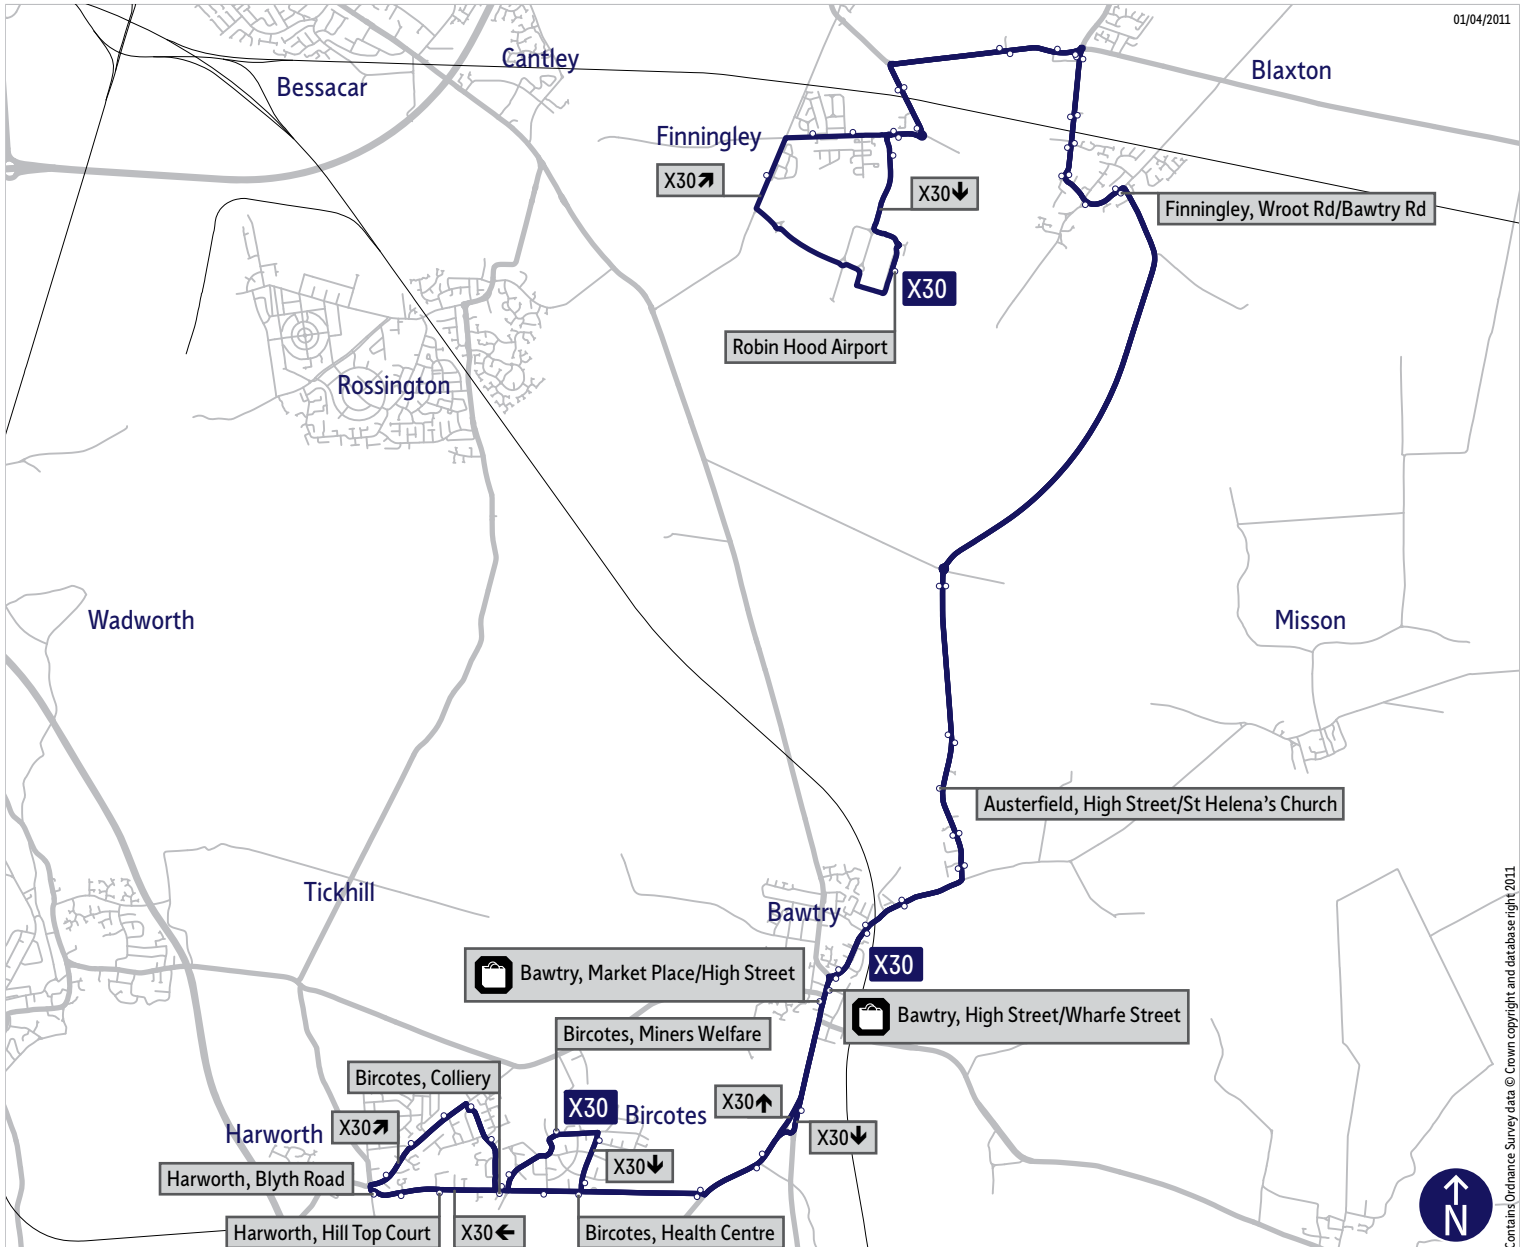

Bus route map for service X30

01/04/2011

This map is based upon Ordnance Survey material with the permission of Ordnance Survey on behalf of the Controller of Her Majesty's Stationery Office © Crown copyright. Unauthorised reproduction infringes Crown copyright and may lead to prosecution or civil proceedings. SYPTE 100030252 2011

Key: = Terminus point = Public transport = Bus route & stops = Rail line & station = Tram route & stop